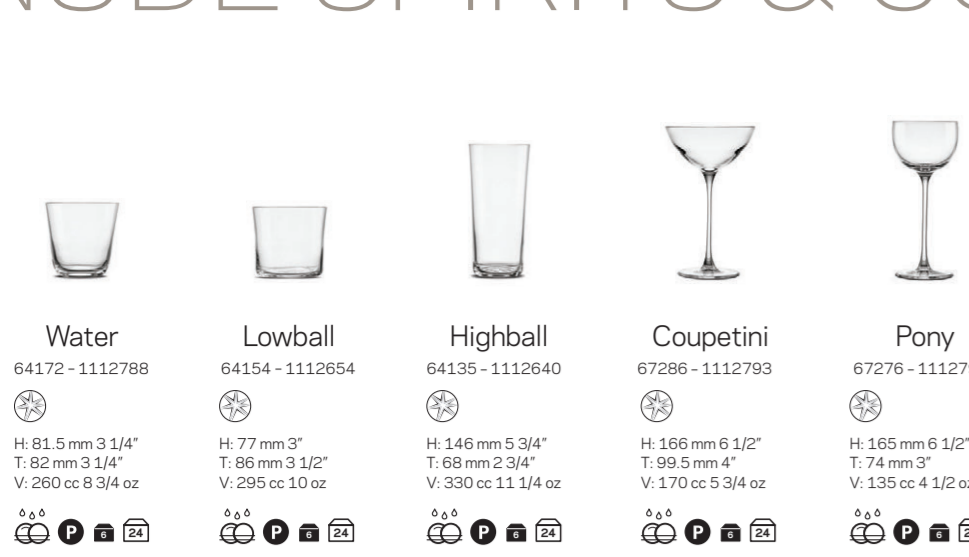

NUDE SPIRITS & COCKTAILS

SAVAGE